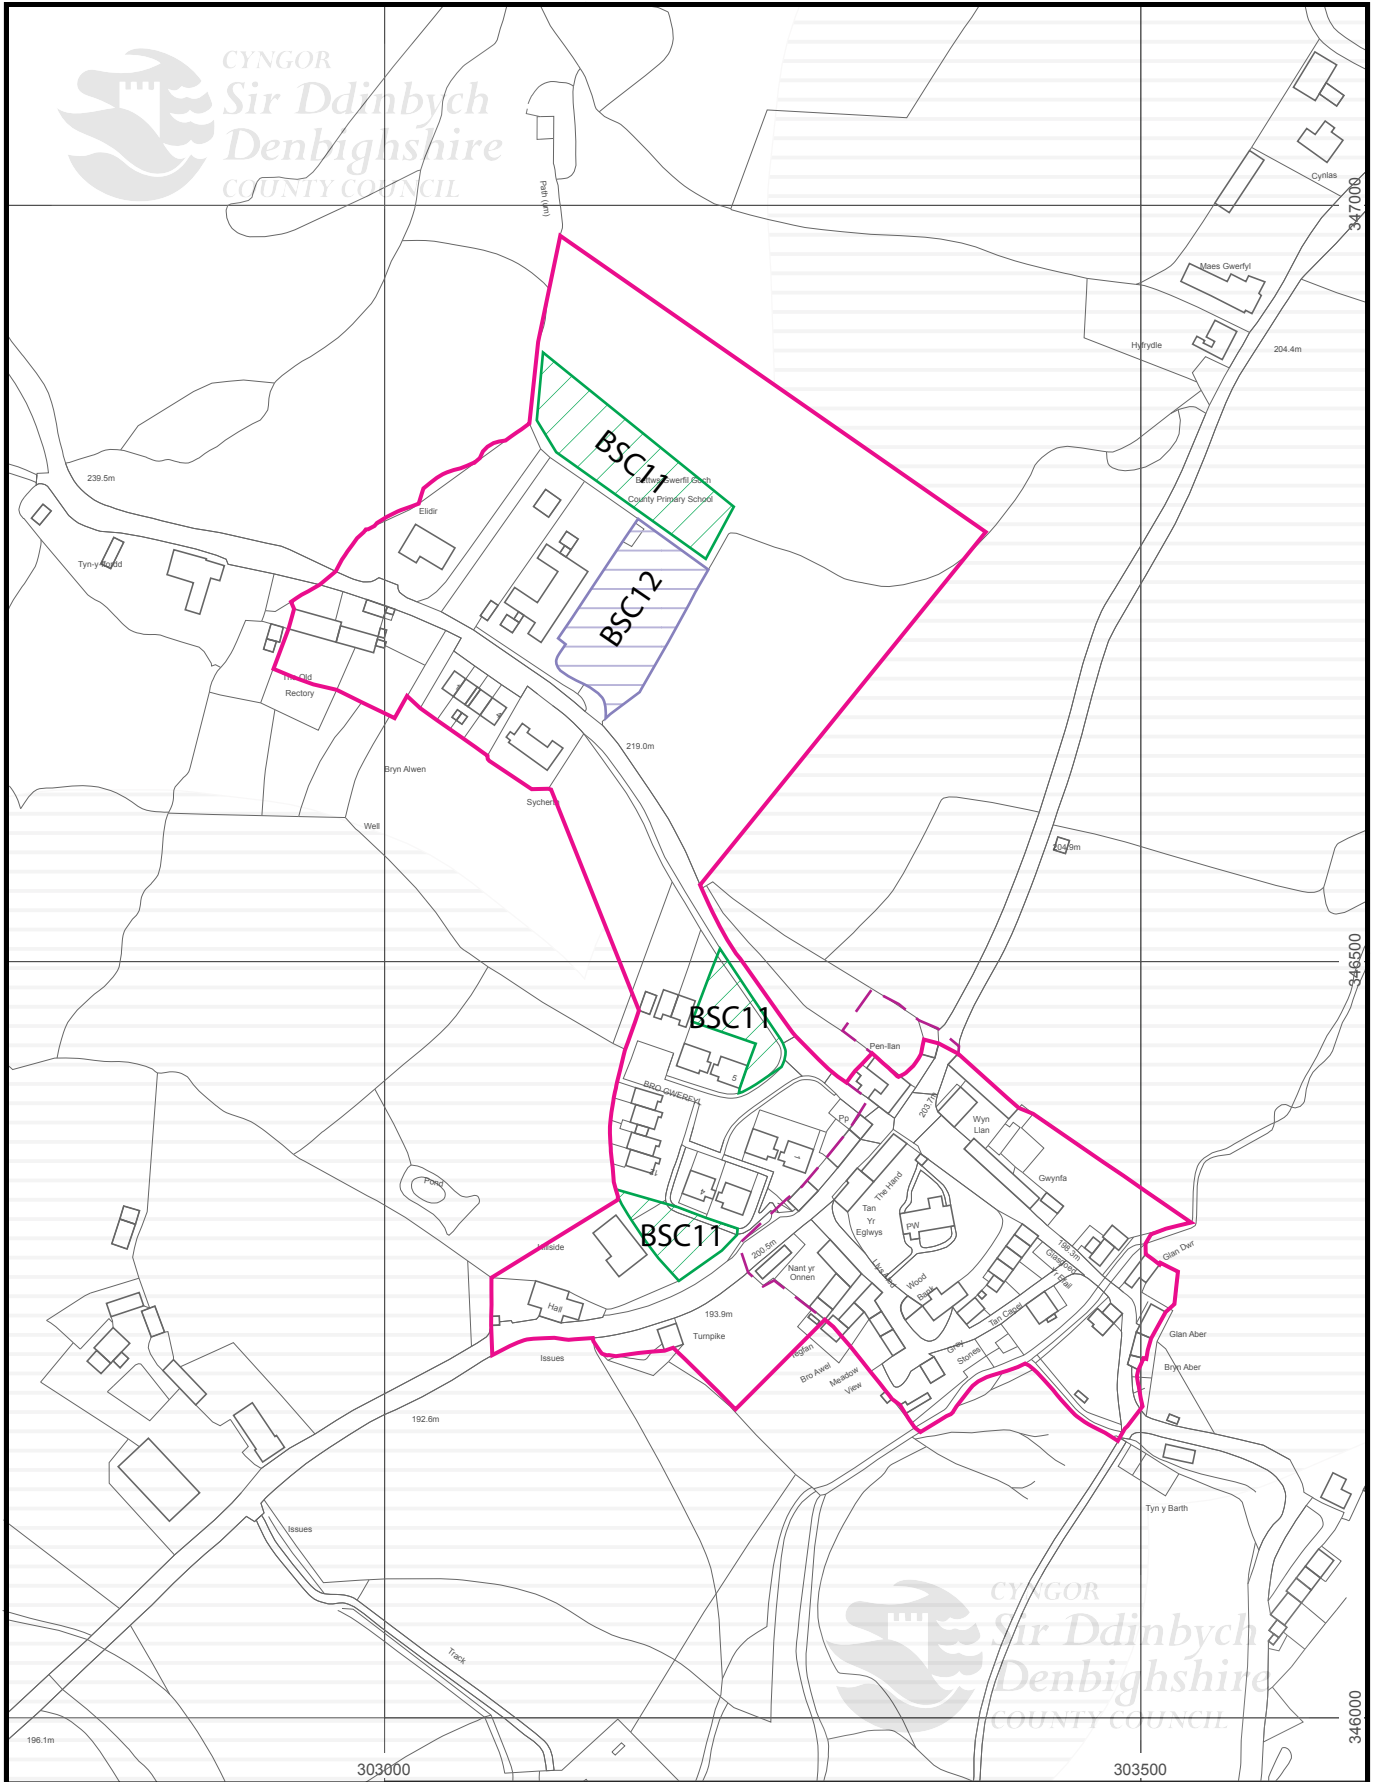

MAP 04A - PENTREF BETWS GWERFIL GÔCH VILLAGE

Graddfa/Scale 1:2500
 0 50 100 150 200
 Medrau/Metres

© Hawlfraint y Goron a hawliau cronfa ddata 2012 Arolwg Ordnans 100023408.
 © Crown copyright and database rights 2012 Ordnance Survey 100023408.